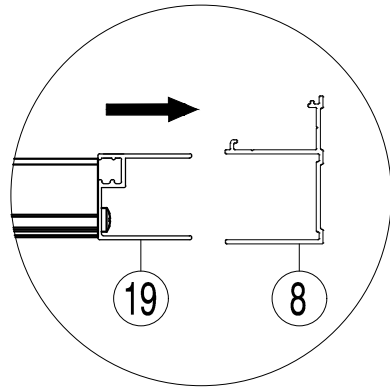

C-02-22140
C-02-22160

Ø6 Ø2.8

serial number	graphical	name	quantity	remarks
1		ST3.5X9.5	6 PCS	
2		ST3.9X35	8 PCS	
3		∅6	8 PCS	
4		ST3.9X20	8 PCS	
5			1 PCS	
6			4 PCS	
7			2 PCS	
8			2 PCS	
9		L/R	2 PCS	
10			2 PCS	
11			2 PCS	
12		L/R	4 PCS	
13			8 PCS	
14			4 PCS	
15			1 PCS	
16			2 PCS	

serial number	graphical	name	quantity	remarks
17		L/R	4 PCS	
18			8 PCS	
19			2 PCS	
20			2 PCS	
21		M2.5	1 PCS	
22		M2	1 PCS	

Size (mm)	A (mm)
1400	1375-1405
1600	1575-1605

1

2

3

< 7 >