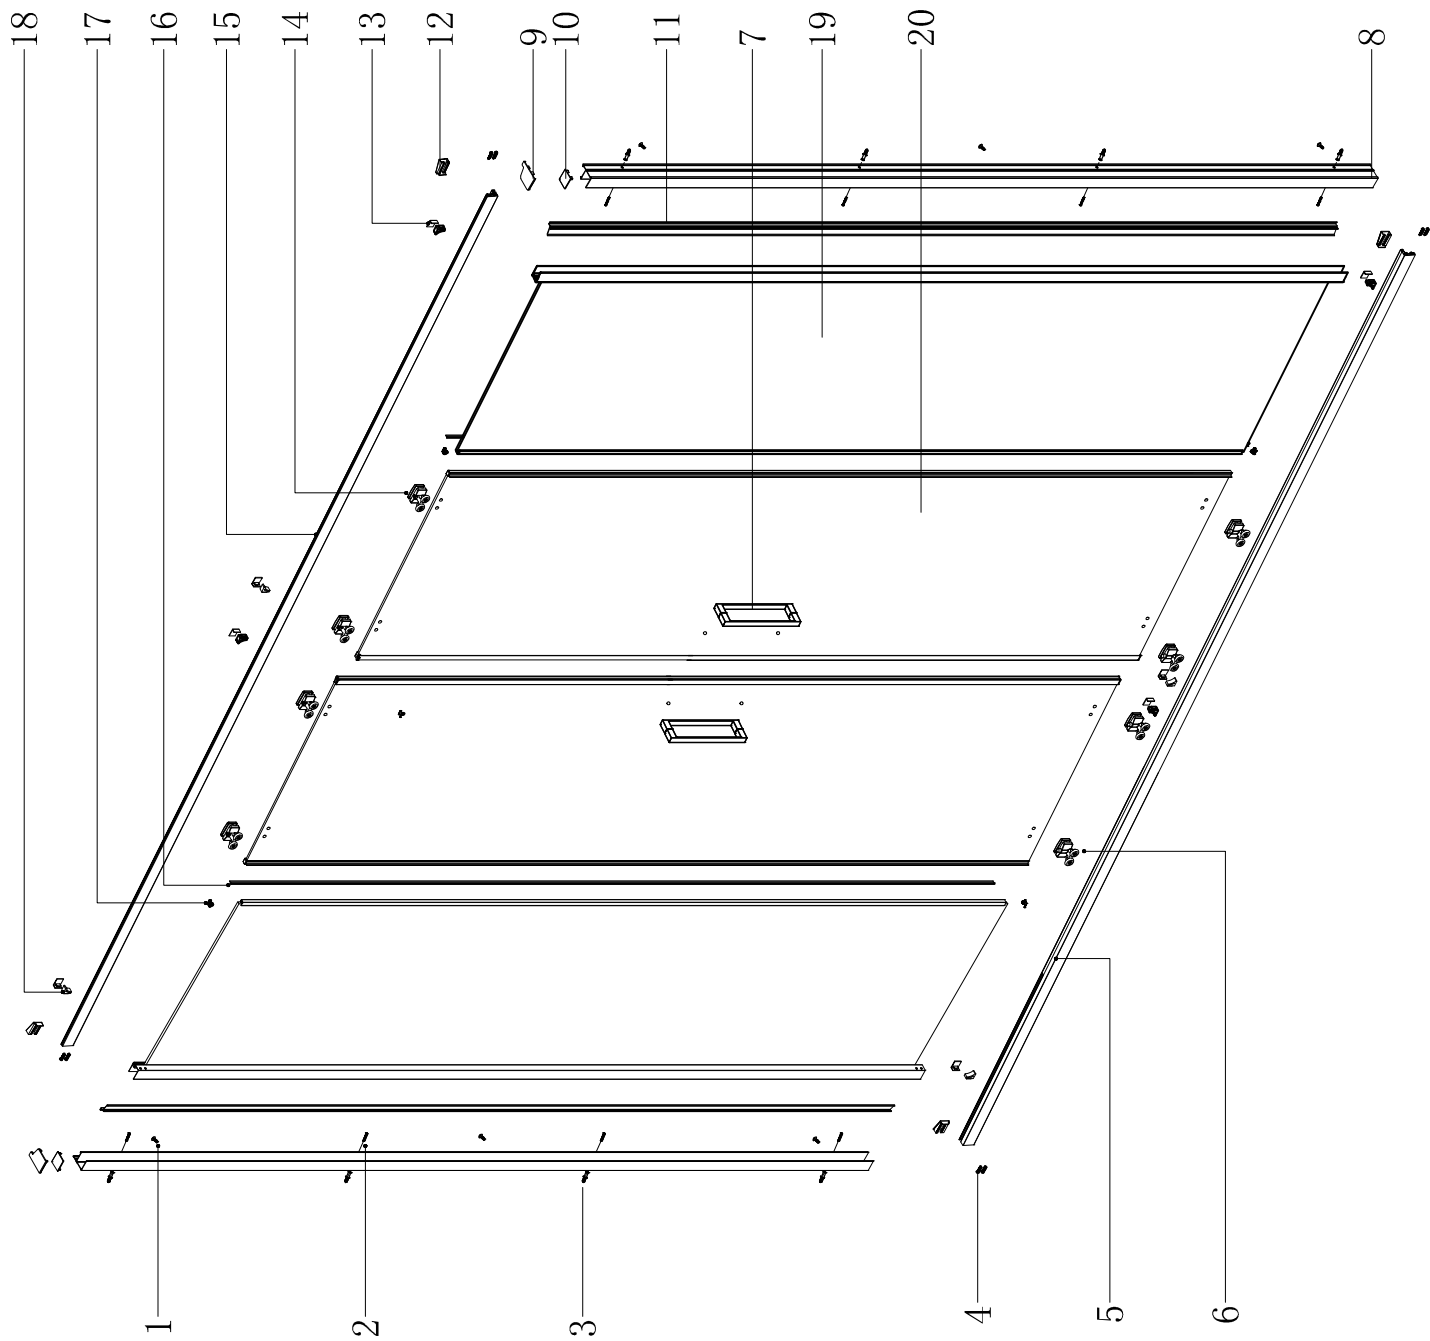

C-02-22140
C-02-22160

Ø6 Ø2.8

serial number	graphical	name	quantity	remarks
1		ST3.5X9.5	6 PCS	
2		ST3.9X35	8 PCS	
3		∅6	8 PCS	
4		ST3.9X20	8 PCS	
5			1 PCS	
6			4 PCS	
7			2 PCS	
8			2 PCS	
9		L/R	2 PCS	
10			2 PCS	
11			2 PCS	
12		L/R	4 PCS	
13			8 PCS	
14			4 PCS	
15			1 PCS	
16			2 PCS	

serial number	graphical	name	quantity	remarks
17		L/R	4 PCS	
18			8 PCS	
19			2 PCS	
20			2 PCS	
21		M2.5	1 PCS	
22		M2	1 PCS	

Size (mm)	A (mm)
1400	1375-1405
1600	1575-1605

1

2

3

< 7 >