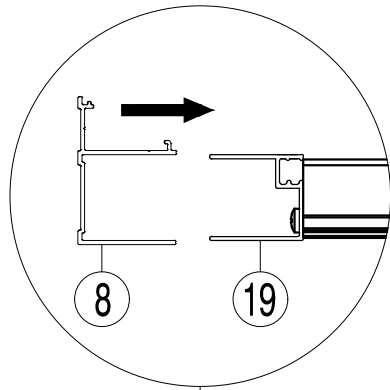

C-02-22140
C-02-22160

Ø6 Ø2.8

serial number	graphical	name	quantity	remarks
1		ST3.5X9.5	6 PCS	
2		ST3.9X35	8 PCS	
3		∅6	8 PCS	
4		ST3.9X20	8 PCS	
5			1 PCS	
6			4 PCS	
7			2 PCS	
8			2 PCS	
9		L/R	2 PCS	
10			2 PCS	
11			2 PCS	
12		L/R	4 PCS	
13			8 PCS	
14			4 PCS	
15			1 PCS	
16			2 PCS	

serial number	graphical	name	quantity	remarks
17		L/R	4 PCS	
18			8 PCS	
19			2 PCS	
20			2 PCS	
21		M2.5	1 PCS	
22		M2	1 PCS	

Size (mm)	A (mm)
1400	1375-1405
1600	1575-1605

1

2

3

< 7 >