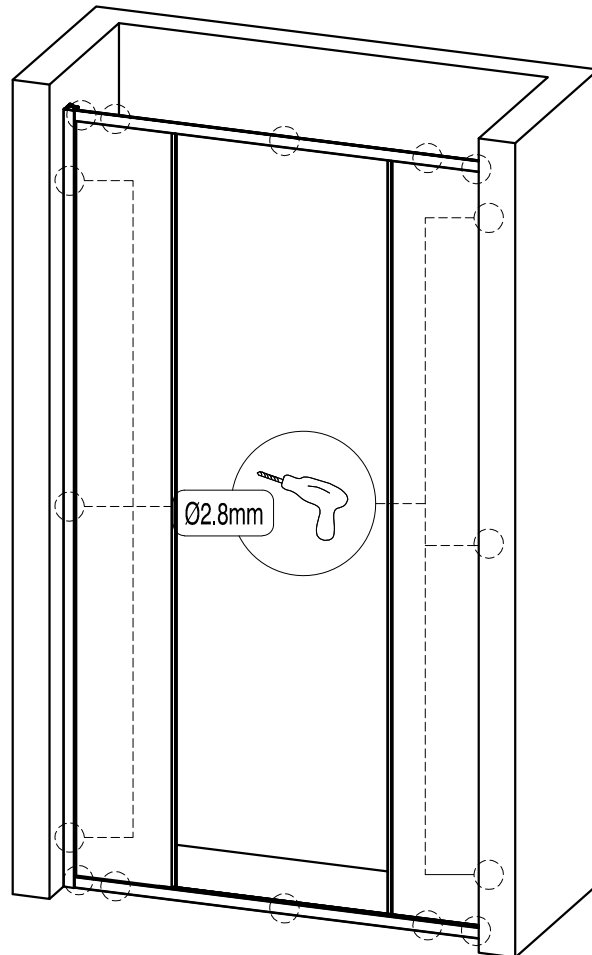

C-02-22140
C-02-22160

Ø6 Ø2.8

serial number	graphical	name	quantity	remarks
1		ST3.5X9.5	6 PCS	
2		ST3.9X35	8 PCS	
3		∅6	8 PCS	
4		ST3.9X20	8 PCS	
5			1 PCS	
6			4 PCS	
7			2 PCS	
8			2 PCS	
9		L/R	2 PCS	
10			2 PCS	
11			2 PCS	
12		L/R	4 PCS	
13			8 PCS	
14			4 PCS	
15			1 PCS	
16			2 PCS	

serial number	graphical	name	quantity	remarks
17		L/R	4 PCS	
18			8 PCS	
19			2 PCS	
20			2 PCS	
21		M2.5	1 PCS	
22		M2	1 PCS	

Size (mm)	A (mm)
1400	1375-1405
1600	1575-1605

1

2

3

< 7 >